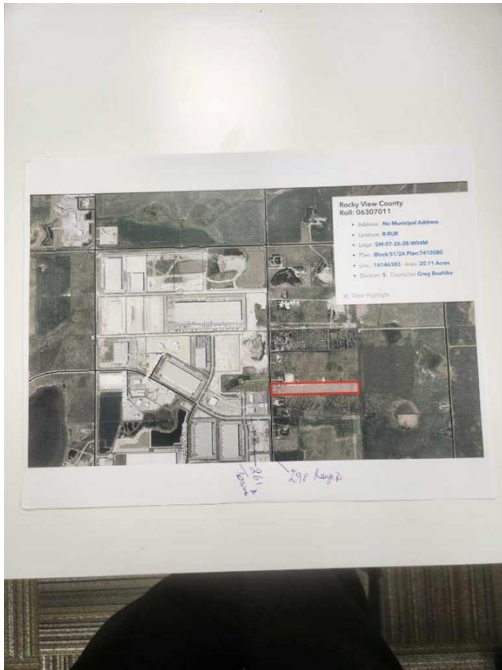

THE  
**A-TEAM**

**RE/MAX  
FIRST**

**M.D. OF ROCKY VIEW 7410080 , Rural Rocky View County T0M 0E0**

MLS®#: **A2088827**      Area: **NONE**      Listing Date: **10/20/23**      List Price: **\$100,000**  
 Status: **Active**      County: **Rocky View County**      Change: **None**      Association: **Fort McMurray**

General Information

Prop Type: **Land**  
 Sub Type: **Industrial Land**  
 City/Town: **Rural Rocky View County**

Year Built: **0**

Lot Information

Lot Sz Ar: **875,991 sqft**  
 Lot Shape:

Access:  
 Lot Feat:  
 Park Feat: