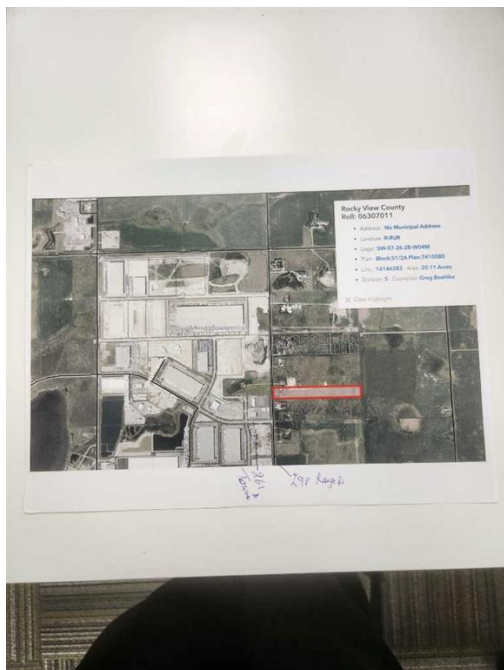

County: **Rocky View County**

Change: **None**

Association: **Fort McMurray**

General Information

Prop Type:

**Land**

Sub Type:

**Industrial Land**

City/Town:

**Rural Rocky View  
County**

Finished Floor Area

Abv Sqft: **0**

Low Sqft:

Ttl Sqft:

Year Built:

**0**

Lot Information

Lot Sz Ar:

**875,991 sqft**

Lot Shape:

Access:

Lot Feat:

Park Feat:

DOM