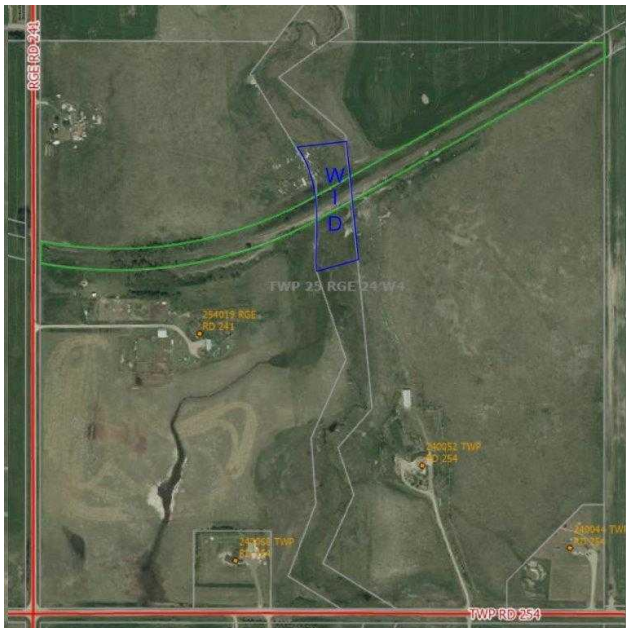

THE
A-TEAM

**RE/MAX
FIRST**

N/A 241 RANGE Road, Rural Wheatland County T0J 2R0

MLS® #: **A2130873**

Area: **NONE**

Listing Date: **05/09/24**

List Price: **$140,000**

Status: **Active**

County: **Wheatland County**

Change: **-$60k, 23-Sep**

Association: **Fort McMurray**

General Information

Prop Type:

Land

Sub Type:

Residential Land

City/Town:

Rural Wheatland

County

Finished Floor Area

Abv Sqft: **0**

Low Sqft:

Ttl Sqft:

DOM

226

Layout

Beds: **0**

Baths: **0.0 (0 0)**

Style:

Year Built:

0

Lot Information

Lot Sz Ar:

269,200 sqft

Lot Shape:

Parking

Ttl Park: **0**

Garage Sz:

Access:

Lot Feat:

Park Feat:

Utilities and Features

Roof:

Construction:

Heating:

Flooring:

Sewer:

Water Source:

Ext Feat:

Fnd/Bsmt:

Kitchen Appl:

Int Feat:

Utilities:

Room Information

Room	Level	Dimensions	Room Legal/Tax/Financial	Level	Dimensions

Title:

Zoning: