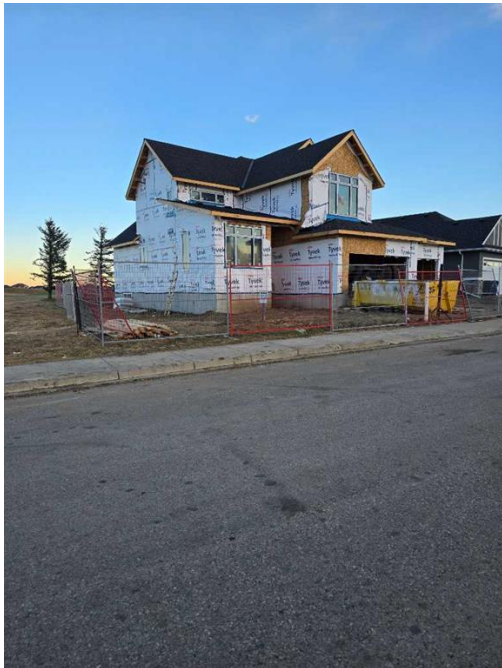

THE
A-TEAM

**RE/MAX
FIRST**

517 MUIRFIELD Crescent, Lyalta T0J1Y1

MLS® #: **A2163738** Area: **Lakes of Muirfield** Listing Date: **09/12/24** List Price: **\$899,900**
 Status: **Active** County: **Wheatland County** Change: **None** Association: **Fort McMurray**

General Information

Prop Type: **Residential**
 Sub Type: **Detached**
 City/Town: **Lyalta**
 Year Built: **2024**
Lot Information
 Lot Sz Ar: **6,401 sqft**
 Lot Shape:

Finished Floor Area
 Abv Sqft: **2,689**
 Low Sqft:
 Ttl Sqft: **2,689**

DOM

100
Layout
 Beds: **5 (4 1)**
 Baths: **5.0 (5 0)**
 Style: **2 Storey**

Parking

Ttl Park: **6**
 Garage Sz: **3**

Access:

Lot Feat: **Back Yard,Backs on to Park/Green Space,City Lot,Corner Lot,Front Yard,No Neighbours Behind,Street Lighting,On Golf Course,Private,Views**