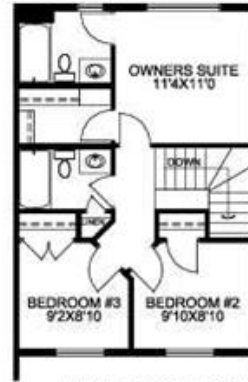

UPPER FLOOR PLAN

OLD CASTLE
2145 BAYVIEW DRIVE