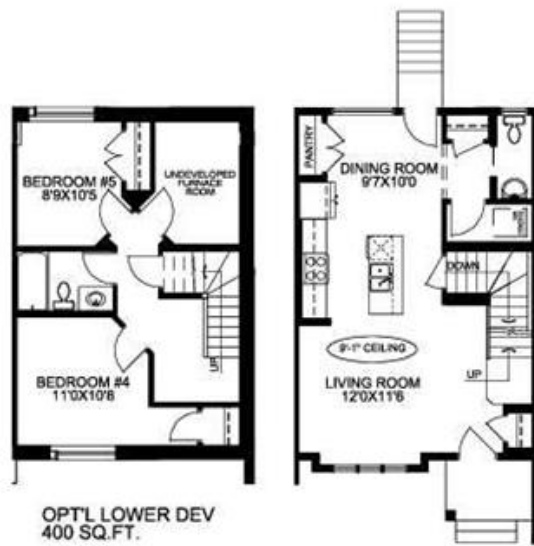

MAIN FLOOR PLAN