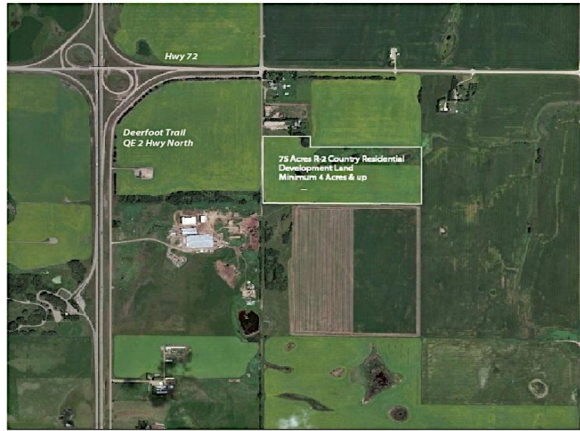

General Information

Prop Type: **Land**
 Sub Type: **Commercial Land**
 City/Town: **Rural Rocky View County**

Year Built: **0**
Lot Information
 Lot Sz Ar: **3,270,049 sqft**
 Lot Shape:

Access: **Gravel Road,Paved Road**
 Lot Feat: **Creek/River/Stream/Pond,Rectangular Lot,See Remarks,Views**
 Park Feat:

Remarks

Pub Rmks: **75 Acres in MD of Rockyview, a Great INVESTMENT Opportunity, the perfect place to build your dream home, Minutes from Booming Airdrie, Balzac Mega Mall, and**