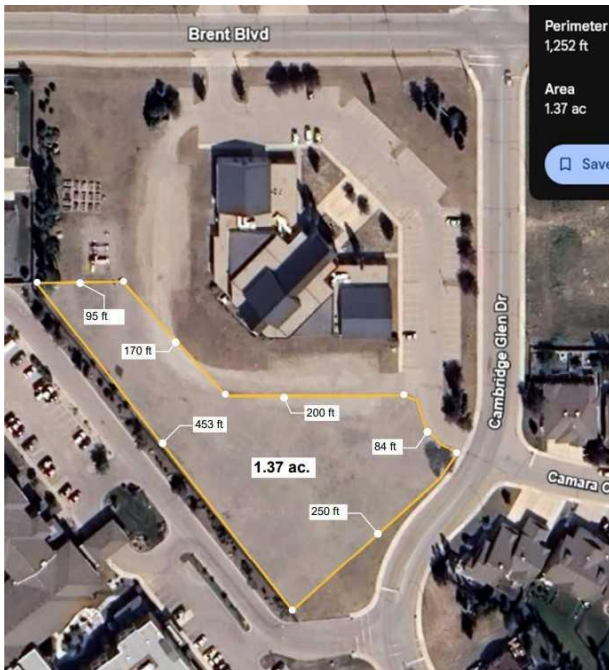

THE A-TEAM

RE/MAX FIRST

245 BRENT Boulevard, Strathmore T1P 1W4

MLS® #: A2178971

Area: Cambridge Glen

Listing Date: 11/15/24

List Price: \$800,000

Status: Active

County: Wheatland County

Change: None

Association: Fort McMurray

General Information

Prop Type:
Sub Type:
City/Town:
Year Built:
Lot Information
Lot Sz Ar:
Lot Shape:

Land
Commercial Land
Strathmore
0
59,677 sqft

Finished Floor Area
Abv Sqft: 0
Low Sqft:
Ttl Sqft:

DOM

5
Layout
Beds: 0
Baths: 0.0 (0 0)
Style:

Parking

Ttl Park: 0
Garage Sz:

Access:
Lot Feat:
Park Feat:

Utilities and Features

Roof:
Heating:
Sewer:
Ext Feat:
Kitchen Appl:
Int Feat:
Utilities: