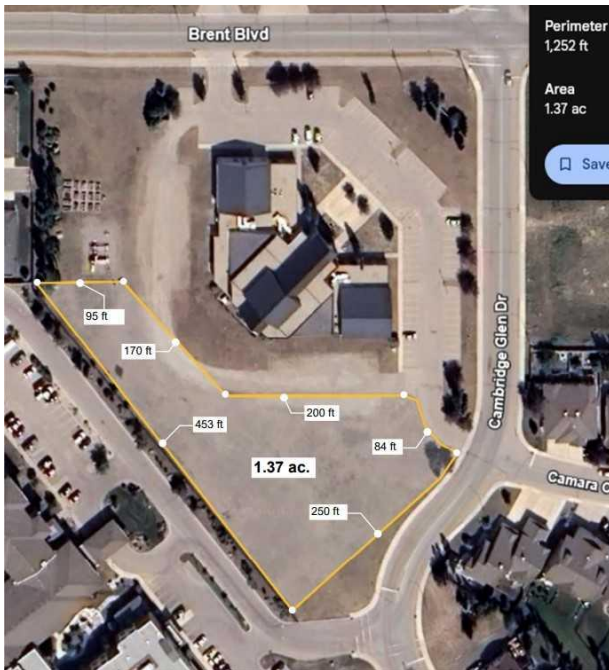

THE A-TEAM

RE/MAX FIRST

245 BRENT Boulevard, Strathmore T1P 1W4

MLS® #: A2178971

Area: Cambridge Glen

Listing Date: 11/15/24

List Price: $800,000

Status: Active

County: Wheatland County

Change: None

Association: Fort McMurray

General Information

Prop Type:

Land

Sub Type:

Commercial Land

City/Town:

Strathmore

Year Built:

0

Lot Information

Lot Sz Ar:

59,677 sqft

Lot Shape:

Finished Floor Area

Abv Sqft:

0

Low Sqft:

Ttl Sqft:

DOM

36

Layout

Beds:

0

Baths:

0.0 (0 0)

Style:

Parking

Ttl Park:

0

Garage Sz:

Access:

Lot Feat:

Park Feat:

Utilities and Features

Roof:

Heating:

Sewer:

Ext Feat:

Kitchen Appl:

Int Feat:

Utilities:

Construction:

Flooring:

Water Source:

Fnd/Bsmt:

Room Information

Room

Level

Dimensions

Room

Level

Dimensions